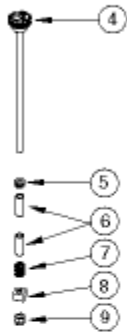

Johnny G Spinners

Drive Assy

PRO & ELITE Bikes

Serial Numbers Starting in: ED & PD

Page 2

Product ID: 20 • Diagram ID: 61

Drive Assy

Callout	Part Number:	Description
1	800-4027	Pedal Set, SPD Clip, Special
2	800-3758	Pedal Set, Spinners
3	800-3756	Crank Set, Steel, JGS
4	800-3755	Bottom Brkt, w/Bolts, JGS
5	800-3405	Pedal Strap Set, Spinners
6	800-3841	Chain, 114 Links, 5800/5900
7	800-3320	Bolt, Short
8	800-3753	Bolt, Chain Guard, JGS
9	800-3723	Chain Guard, Outside, JGS
10	800-3724	Chain Guard, Inside, JGS
17	800-3711	Flywheel, JGS-P
19	800-3732	Flywheel, JGS-E
20	800-3746	Nut, Flywheel Axle, JGS
21	800-3736	Spacer, Axle, Lt, JGS
22	800-3734	Bearing, Flywheel, Lt
23	800-3737	Axle, Flywheel, JGS
24	800-3735	Spacer, Axle, Rt, JGS
26	800-3745	Bearing Lock Nut, JGS
27	800-3733	Bearing, Rt (for Flywheel)
28	800-3744	Axle, Clutch, JGS
29	800-3743	Sprocket w/Bearing, JGS
30	800-4042	Clutch Plate, Elite 5900
31	800-3738	Spring, Clutch, JGS
32	800-3739	Gasket, Flywheel, JGS
33	800-3742	C-ring, Bearing, Flywheel, JGS
34	800-3741	C-ring, Hub, Flywheel, JGS

Johnny G Spinners Frame Assy

Serial Numbers Starting in: **ED & PD**

Brake Knob Assy

Brake

Front Leg*

*Front Leg sold as an assembly
Wheels, bolts and feet available separately.
Front Leg not sold by itself.