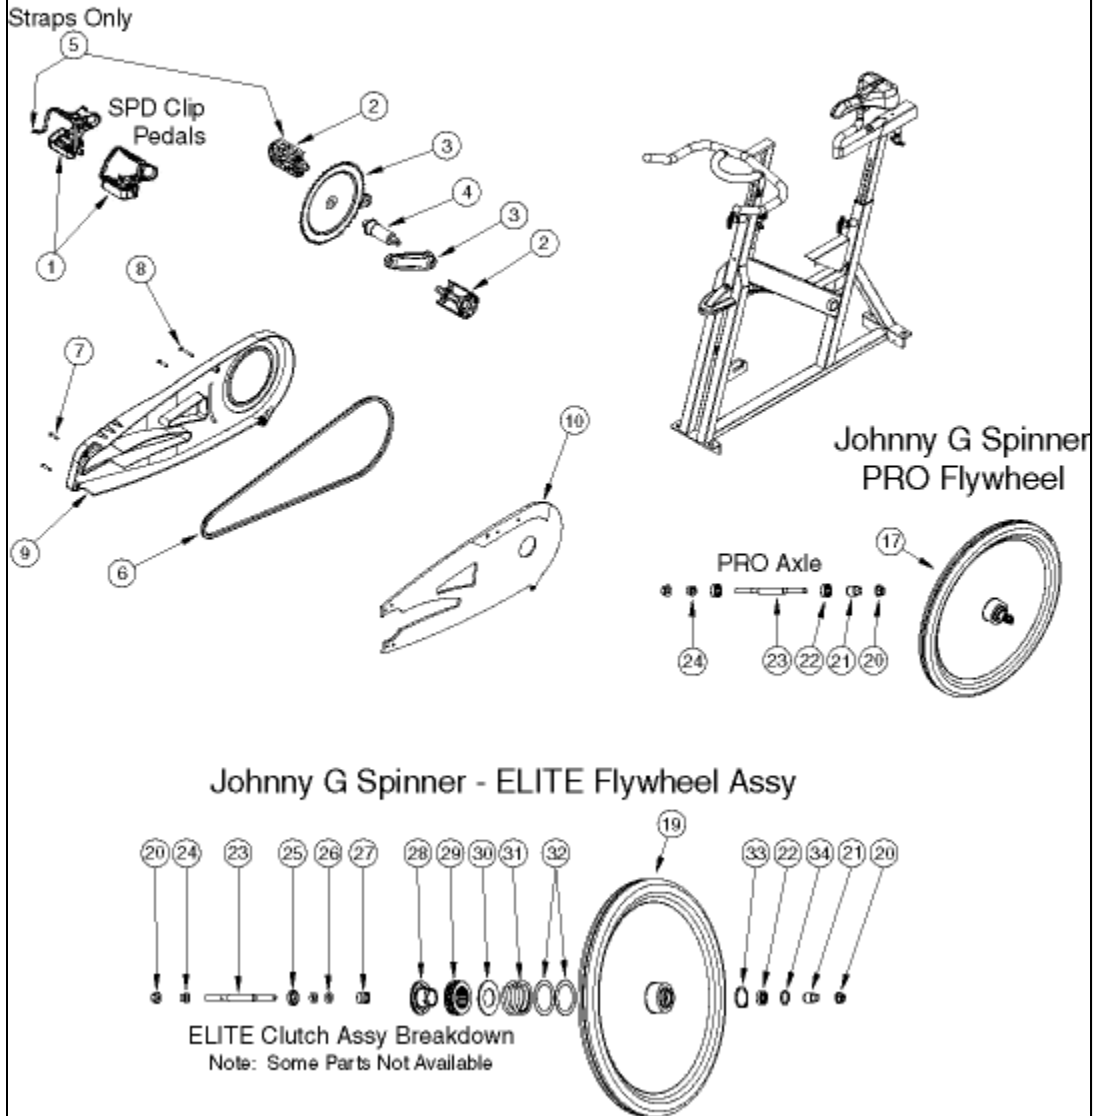

Johnny G Spinners

Drive Assy

PRO & ELITE Bikes

Serial Numbers Starting in: ED & PD

Page 2

Product ID: 20 • Diagram ID: 61

Drive Assy

Callout	Part Number:	Description
1	800-4027	Pedal Set, SPD Clip, Special
2	800-3758	Pedal Set, Spinners
3	800-3756	Crank Set, Steel, JGS
4	800-3755	Bottom Brkt, w/Bolts, JGS
5	800-3405	Pedal Strap Set, Spinners
6	800-3841	Chain, 114 Links, 5800/5900
7	800-3320	Bolt, Short
8	800-3753	Bolt, Chain Guard, JGS
9	800-3723	Chain Guard, Outside, JGS
10	800-3724	Chain Guard, Inside, JGS
17	800-3711	Flywheel, JGS-P
19	800-3732	Flywheel, JGS-E
20	800-3746	Nut, Flywheel Axle, JGS
21	800-3736	Spacer, Axle, Lt, JGS
22	800-3734	Bearing, Flywheel, Lt
23	800-3737	Axle, Flywheel, JGS
24	800-3735	Spacer, Axle, Rt, JGS
26	800-3745	Bearing Lock Nut, JGS
27	800-3733	Bearing, Rt (for Flywheel)
28	800-3744	Axle, Clutch, JGS
29	800-3743	Sprocket w/Bearing, JGS
30	800-4042	Clutch Plate, Elite 5900
31	800-3738	Spring, Clutch, JGS
32	800-3739	Gasket, Flywheel, JGS
33	800-3742	C-ring, Bearing, Flywheel, JGS
34	800-3741	C-ring, Hub, Flywheel, JGS

Johnny G Spinners Frame Assy

Serial Numbers Starting in: **ED & PD**

Brake Knob Assy

Brake

Front Leg*

*Front Leg sold as an assembly
Wheels, bolts and feet available separately.
Front Leg not sold by itself.