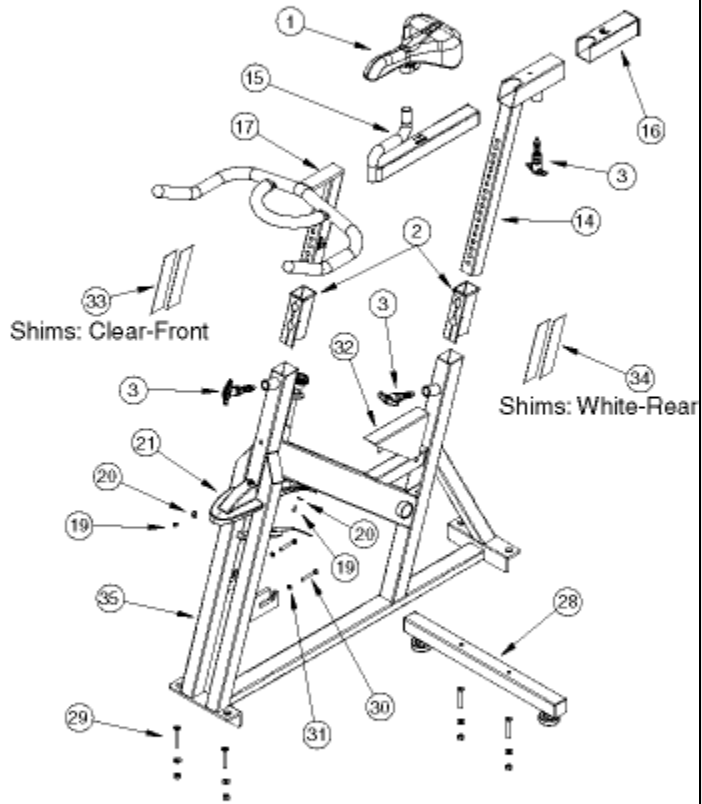

Johnny G Spinners Frame Assy

Serial Numbers Starting in: **ED & PD**

Brake Knob Assy

Brake

Front Leg*

*Front Leg sold as an assembly
Wheels, bolts and feet available separately.
Front Leg not sold by itself.

Page 1

Product ID: 20 • Diagram ID: 59

Frame Assy

Callout	Part Number:	Description
1	800-3757	Seat, JGS
2	800-3751	Sleeve, JGS
3	800-3861	Pop Pin, Two Pitch, JGS
4	800-3722	Brake Knob & Bolt, JGS
5	800-3749	Bushing, Plastic, JGS
6	800-3748	Sleeve, Plastic, JGS
7	800-3848	Compression Spring, JGS
8	800-3747	Nut, Brass, Brake, Spinners
9	800-3282	Nut, Brake Acorn Cap, VB
11	800-3721	Brake Pad w/Alum, Spinners
13	800-3281	Bolt, VB
14	800-3717	Seat Post Assy, JGS
15	800-3718	Adjustable Slide, Seat, JGS
16	800-3750	Sleeve, Seat Slide, JGS
17	800-3937	Handlebar & Sleeve Kit, JGS
18	800-3331	Waterbottle Holder, Alum, blk
19	800-3320	Bolt, Short
21	800-3725	Fender, JGS
22	800-3719	Front Leg Assy, Spinners
23	800-3727	Wheel, New Style, Spinners
25	800-3728	Sleeve, Axle, JGS
27	800-3689	Adjustable Foot
28	800-3720	Leg Assy, Back, JGS
29	800-3321	Bolt, Leg Attach
30	800-3307	Bolt, Chain Tension, VB
31	800-3308	Nut, Chain Tension Lock, VB
33	800-3853	Shim, .25mm, Handlebar, JGS
34	800-3854	Shim, .18mm, Seatpost, JGS
35	800-3715	Frame, Side, Spinners