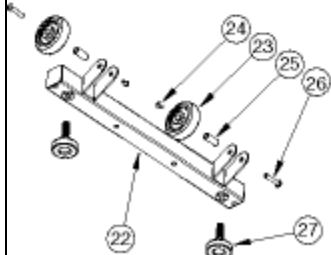

Johnny G Spinners

Drive Assy

PRO & ELITE Bikes

Serial Numbers Starting in: ED & PD

Page 2

Product ID: 20 • Diagram ID: 61

Drive Assy

Callout	Part Number:	Description
1	800-4027	Pedal Set, SPD Clip, Special
2	800-3758	Pedal Set, Spinners
3	800-3756	Crank Set, Steel, JGS
4	800-3755	Bottom Brkt, w/Bolts, JGS
5	800-3405	Pedal Strap Set, Spinners
6	800-3841	Chain, 114 Links, 5800/5900
7	800-3320	Bolt, Short
8	800-3753	Bolt, Chain Guard, JGS
9	800-3723	Chain Guard, Outside, JGS
10	800-3724	Chain Guard, Inside, JGS
17	800-3711	Flywheel, JGS-P
19	800-3732	Flywheel, JGS-E
20	800-3746	Nut, Flywheel Axle, JGS
21	800-3736	Spacer, Axle, Lt, JGS
22	800-3734	Bearing, Flywheel, Lt
23	800-3737	Axle, Flywheel, JGS
24	800-3735	Spacer, Axle, Rt, JGS
26	800-3745	Bearing Lock Nut, JGS
27	800-3733	Bearing, Rt (for Flywheel)
28	800-3744	Axle, Clutch, JGS
29	800-3743	Sprocket w/Bearing, JGS
30	800-4042	Clutch Plate, Elite 5900
31	800-3738	Spring, Clutch, JGS
32	800-3739	Gasket, Flywheel, JGS
33	800-3742	C-ring, Bearing, Flywheel, JGS
34	800-3741	C-ring, Hub, Flywheel, JGS

Johnny G Spinners Frame Assy

Serial Numbers Starting in: **ED & PD**

Brake Knob Assy

Brake

Front Leg*

*Front Leg sold as an assembly
Wheels, bolts and feet available separately.
Front Leg not sold by itself.